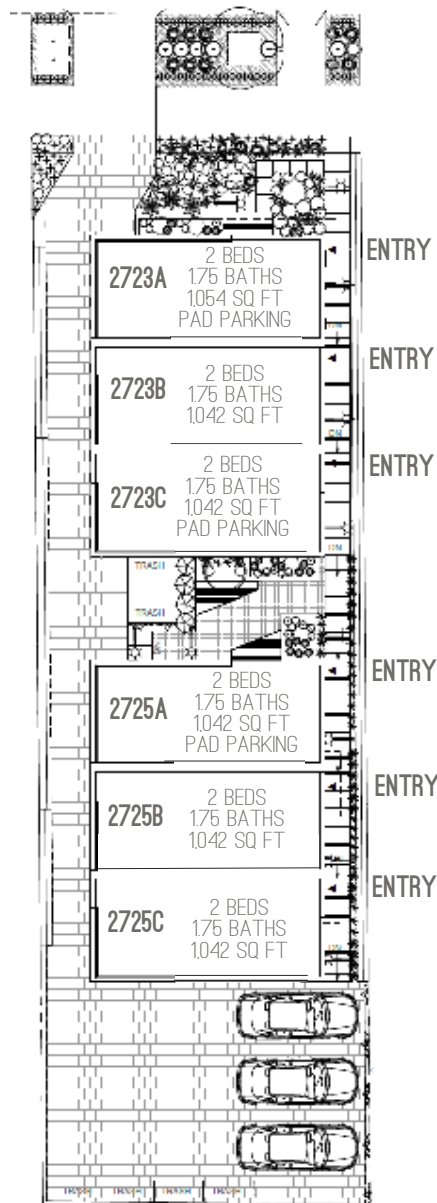

PROJECT SITE MAP

VW
& P

2723-2725 S NORMAN ST
BY GREENCITY DEVELOPMENT

S NORMAN ST

INFORMATION IS PROVIDED FOR GENERAL REFERENCE AND SHOULD NOT BE RELIED UPON.

VANWYCKANDPORTER.COM

VWPSALES:
206-673-3409

VWPSALES@WINDERMERE.COM