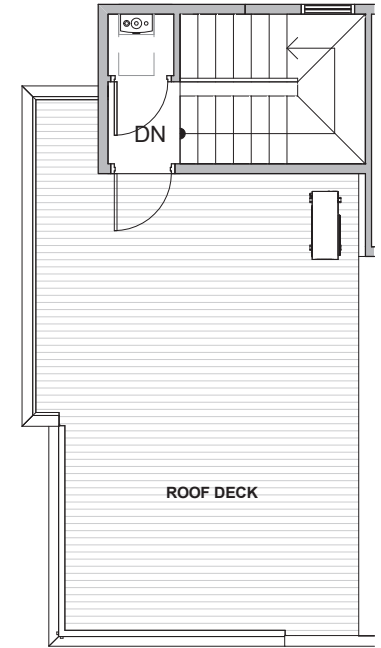

Level 1

Level 2

Level 3

Level 4

216 A 10th Ave E Seattle, WA 98102
 1519 sf | 2 Beds | 2.25 Baths

Floor plans are provided for illustrative and general informational purposes only. In a continuing effort to improve our products and designs, final construction elevations, square footages, floor plan layouts and/or materials and colors may vary. Buyer to verify all information to their own satisfaction.