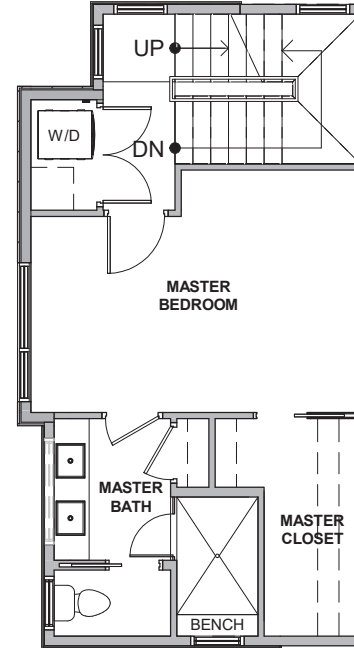

Level 1

Level 2

Level 3

Level 4

216 A 10th Ave E Seattle, WA 98102
 1519 sf | 2 Beds | 2.25 Baths

Floor plans are provided for illustrative and general informational purposes only. In a continuing effort to improve our products and designs, final construction elevations, square footages, floor plan layouts and/or materials and colors may vary. Buyer to verify all information to their own satisfaction.