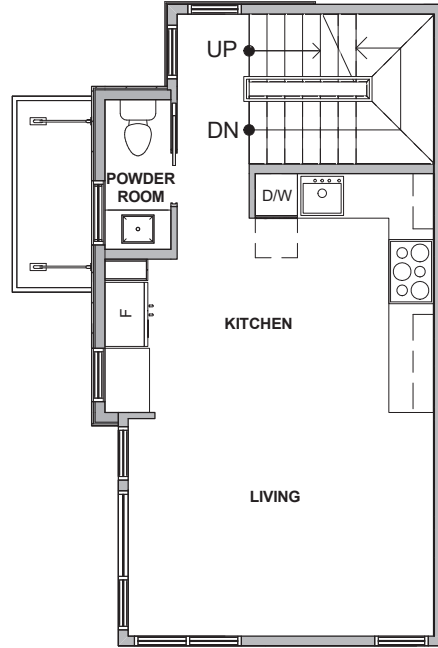

Level 1

Level 2

Level 3

Level 4

216 A 10th Ave E Seattle, WA 98102
 1519 sf | 2 Beds | 2.25 Baths

Floor plans are provided for illustrative and general informational purposes only. In a continuing effort to improve our products and designs, final construction elevations, square footages, floor plan layouts and/or materials and colors may vary. Buyer to verify all information to their own satisfaction.