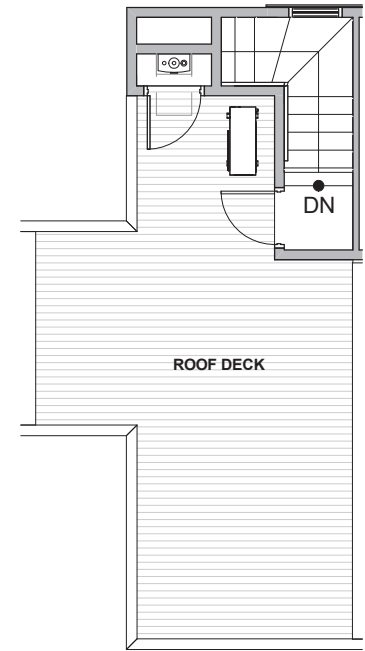

Level 1

Level 2

Level 3

Level 4

216 C 10th Ave E Seattle, WA 98102  
1243 sf | 2 Beds | 1.75 Baths

Floor plans are provided for illustrative and general informational purposes only. In a continuing effort to improve our products and designs, final construction elevations, square footages, floor plan layouts and/or materials and colors may vary. Buyer to verify all information to their own satisfaction.