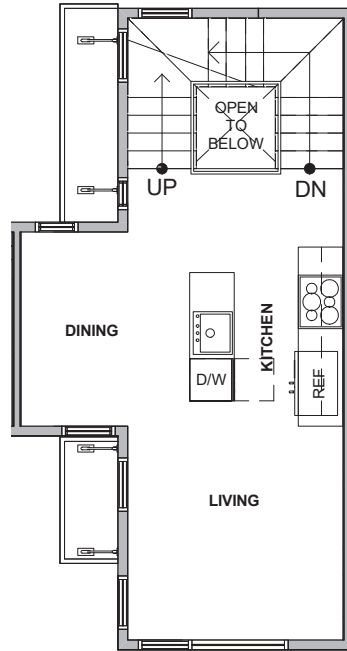

Level 1

Level 2

Level 3

Level 4

216 C 10th Ave E Seattle, WA 98102  
1243 sf | 2 Beds | 1.75 Baths

Floor plans are provided for illustrative and general informational purposes only. In a continuing effort to improve our products and designs, final construction elevations, square footages, floor plan layouts and/or materials and colors may vary. Buyer to verify all information to their own satisfaction.