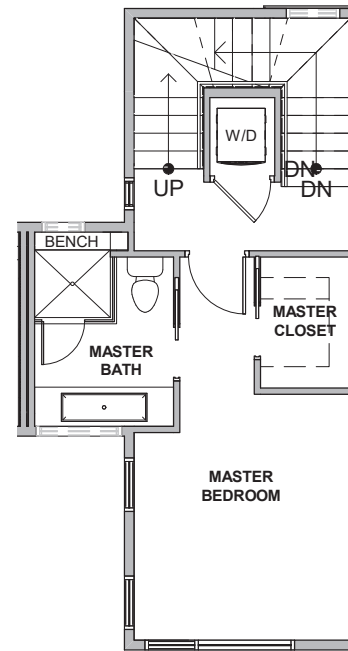

Level 1

Level 2

Level 3

Level 4

216 C 10th Ave E Seattle, WA 98102  
1243 sf | 2 Beds | 1.75 Baths

Floor plans are provided for illustrative and general informational purposes only. In a continuing effort to improve our products and designs, final construction elevations, square footages, floor plan layouts and/or materials and colors may vary. Buyer to verify all information to their own satisfaction.