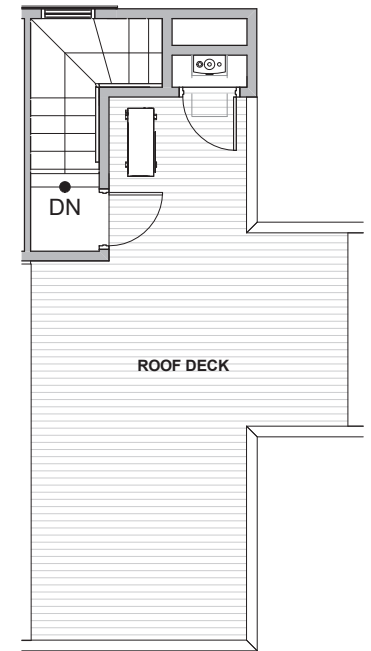

216 D

Level 1

Level 2

Level 3

Level 4

216 D 10th Ave E Seattle, WA 98102
 1243 sf | 2 beds | 1.75 baths | rooftop deck

Floor plans are provided for illustrative and general informational purposes only. In a continuing effort to improve our products and designs, final construction elevations, square footages, floor plan layouts and/or materials and colors may vary. Buyer to verify all information to their own satisfaction.

Habitat for the Modern Life Form.