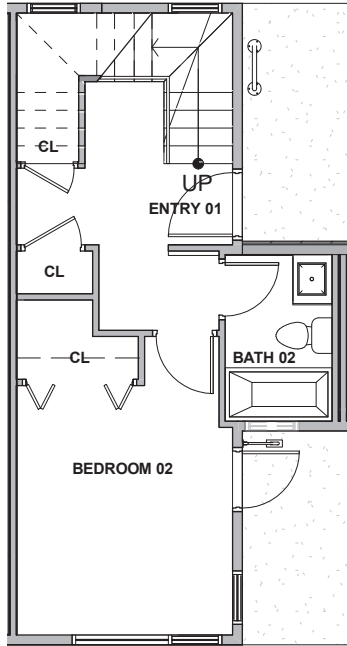

216 D

Level 1

Level 2

Level 3

Level 4

216 D 10th Ave E Seattle, WA 98102
 1243 sf | 2 beds | 1.75 baths | rooftop deck

Floor plans are provided for illustrative and general informational purposes only. In a continuing effort to improve our products and designs, final construction elevations, square footages, floor plan layouts and/or materials and colors may vary. Buyer to verify all information to their own satisfaction.

Habitat for the Modern Life Form.