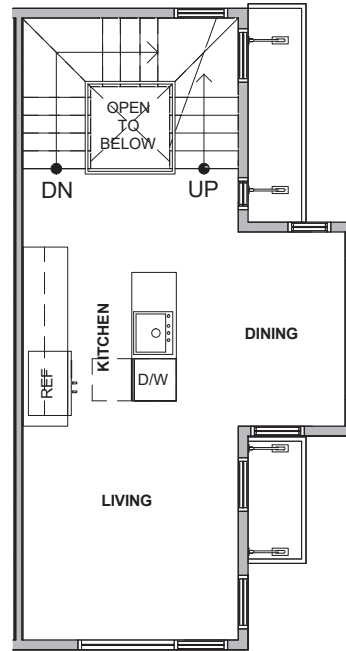

216 D

Level 1

Level 2

Level 3

Level 4

216 D 10th Ave E Seattle, WA 98102
 1243 sf | 2 beds | 1.75 baths | rooftop deck

Floor plans are provided for illustrative and general informational purposes only. In a continuing effort to improve our products and designs, final construction elevations, square footages, floor plan layouts and/or materials and colors may vary. Buyer to verify all information to their own satisfaction.

Habitat for the Modern Life Form.