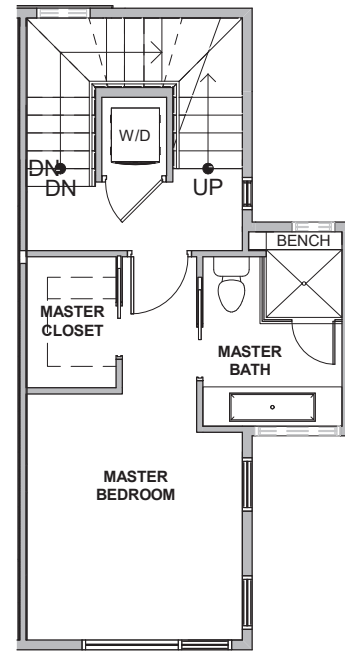

216 D

Level 1

Level 2

Level 3

Level 4

216 D 10th Ave E Seattle, WA 98102
 1243 sf | 2 beds | 1.75 baths | rooftop deck

Floor plans are provided for illustrative and general informational purposes only. In a continuing effort to improve our products and designs, final construction elevations, square footages, floor plan layouts and/or materials and colors may vary. Buyer to verify all information to their own satisfaction.

Habitat for the Modern Life Form.