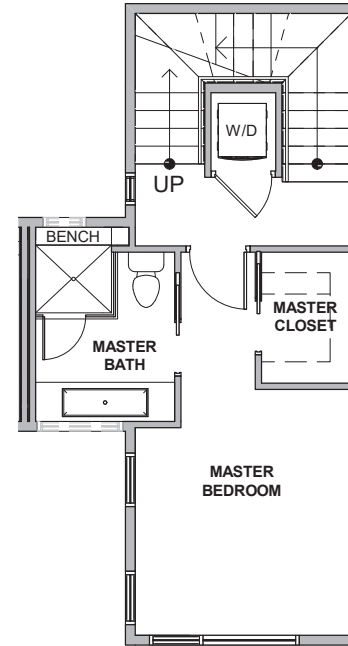

216 E

Level 1

Level 2

Level 3

Level 4

216 E 10th Ave E Seattle, WA 98102
 1243 sf | 2 beds | 1.75 baths | rooftop deck

Floor plans are provided for illustrative and general informational purposes only. In a continuing effort to improve our products and designs, final construction elevations, square footages, floor plan layouts and/or materials and colors may vary. Buyer to verify all information to their own satisfaction.