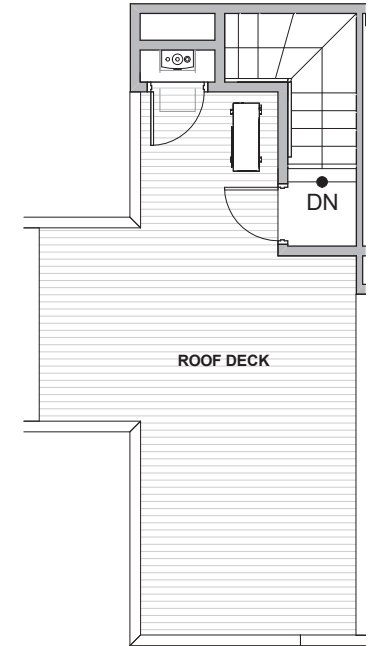

216 E

Level 1

Level 2

Level 3

Level 4

216 E 10th Ave E Seattle, WA 98102
 1243 sf | 2 beds | 1.75 baths | rooftop deck

Floor plans are provided for illustrative and general informational purposes only. In a continuing effort to improve our products and designs, final construction elevations, square footages, floor plan layouts and/or materials and colors may vary. Buyer to verify all information to their own satisfaction.