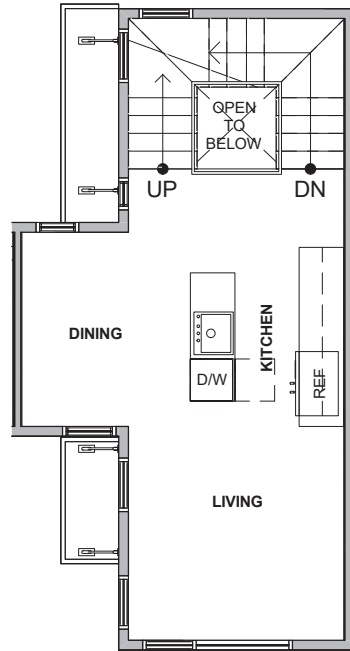

216 E

Level 1

Level 2

Level 3

Level 4

216 E 10th Ave E Seattle, WA 98102
 1243 sf | 2 beds | 1.75 baths | rooftop deck

Floor plans are provided for illustrative and general informational purposes only. In a continuing effort to improve our products and designs, final construction elevations, square footages, floor plan layouts and/or materials and colors may vary. Buyer to verify all information to their own satisfaction.