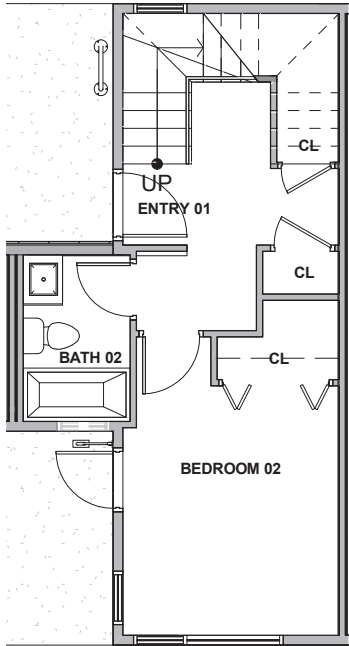

216 E

Level 1

Level 2

Level 3

Level 4

216 E 10th Ave E Seattle, WA 98102
 1243 sf | 2 beds | 1.75 baths | rooftop deck

Floor plans are provided for illustrative and general informational purposes only. In a continuing effort to improve our products and designs, final construction elevations, square footages, floor plan layouts and/or materials and colors may vary. Buyer to verify all information to their own satisfaction.