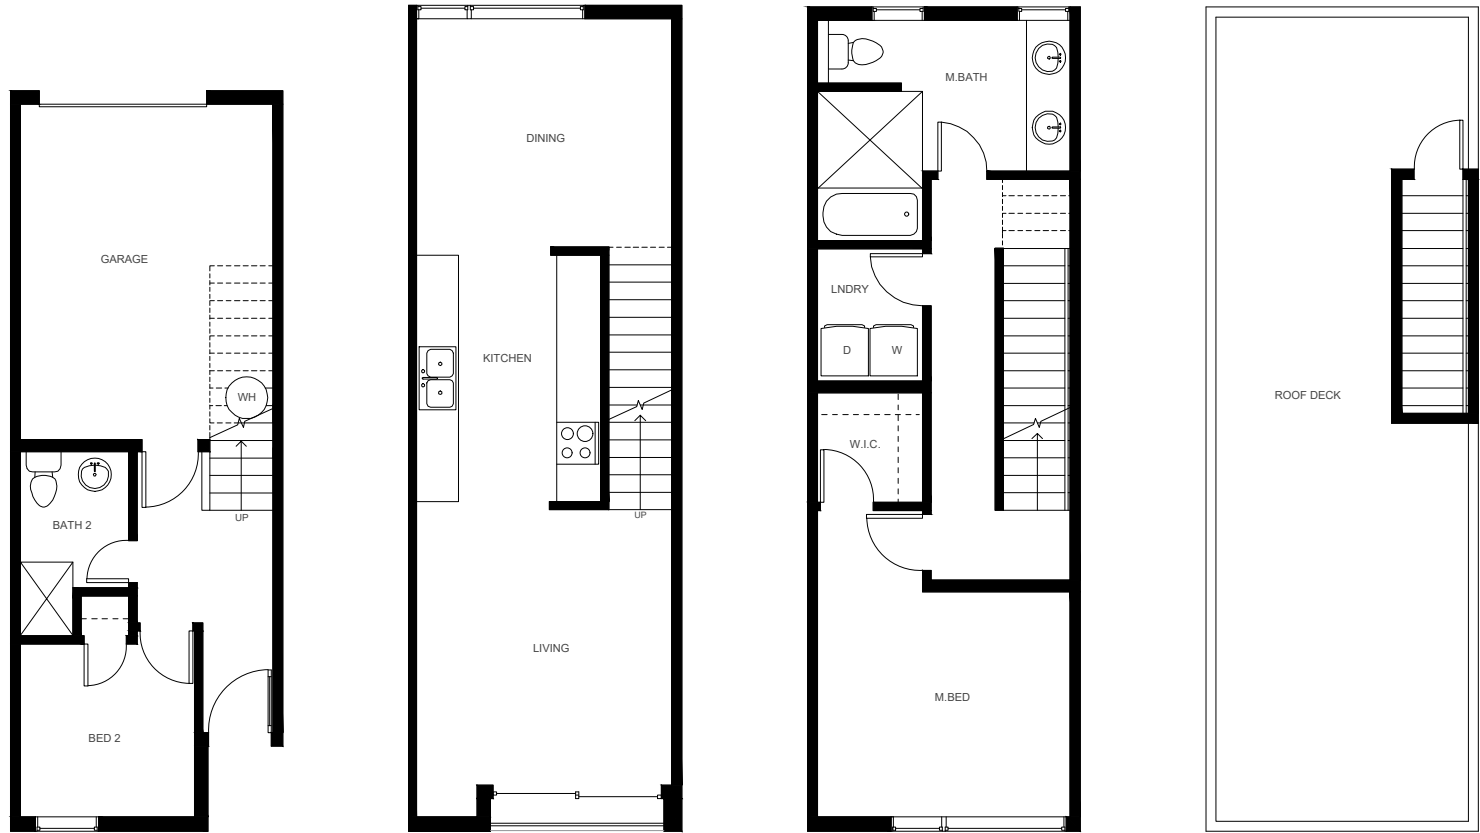

6024 FLOOR PLAN

VW
—
& P

2  1.5  1,521  GARAGE 

INFORMATION IS PROVIDED FOR GENERAL REFERENCE AND SHOULD NOT BE RELIED UPON.

VANWYCKANDPORTER.COM

VWPSALES:
206-673-3419
VWPSALES@WINDERMERE.COM