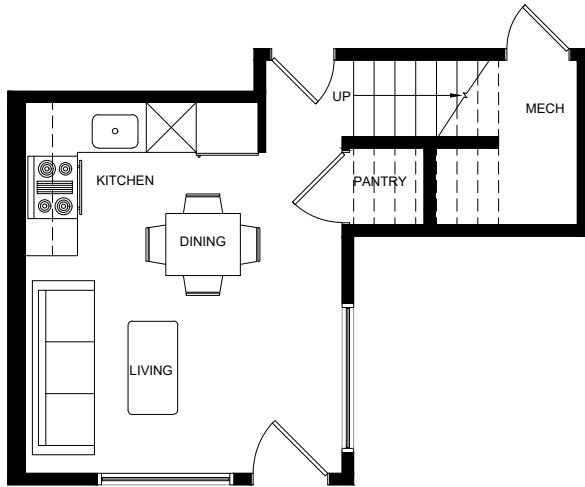

1428 A FLOOR PLAN

VW
—
& P

2  1.75  897 

INFORMATION IS PROVIDED FOR GENERAL REFERENCE AND SHOULD NOT BE RELIED UPON.

VANWYCKANDPORTER.COM

VWPSALES:
206-673-3419
VWPSALES@WINDERMERE.COM