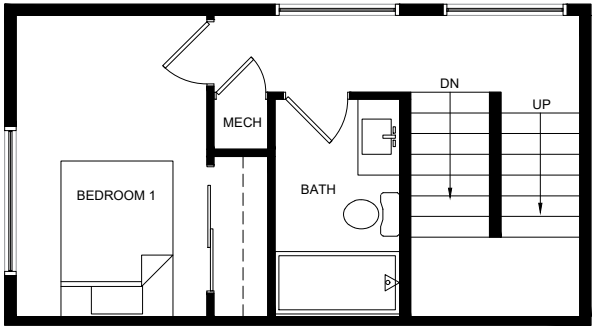

1428 C FLOOR PLAN

2  1.75  933 

VW
—
& P

INFORMATION IS PROVIDED FOR GENERAL REFERENCE AND SHOULD NOT BE RELIED UPON.

VANWYCKANDPORTER.COM

VWPSALES:
206-673-3419
VWPSALES@WINDERMERE.COM