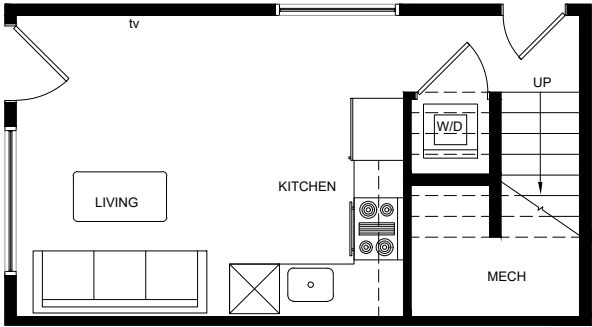

1428 C FLOOR PLAN

2  1.75  933 

VW
—
& P

INFORMATION IS PROVIDED FOR GENERAL REFERENCE AND SHOULD NOT BE RELIED UPON.

VANWYCKANDPORTER.COM

VWPSALES:
206-673-3419
VWPSALES@WINDERMERE.COM