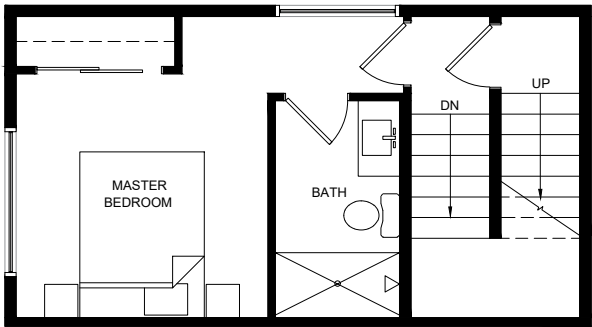

1428 C FLOOR PLAN

2  1.75  933 

VW
—
& P

INFORMATION IS PROVIDED FOR GENERAL REFERENCE AND SHOULD NOT BE RELIED UPON.

VANWYCKANDPORTER.COM

VWPSALES:
206-673-3419
VWPSALES@WINDERMERE.COM