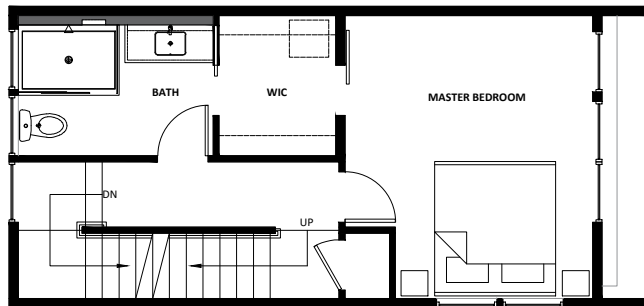

4738 B FLOOR PLAN

PAD PARKING

VW
—
& P

INFORMATION IS PROVIDED FOR GENERAL REFERENCE AND SHOULD NOT BE RELIED UPON.

VANWYCKANDPORTER.COM

VWPSALES:

206-673-3419

VWPSALES@WINDERMERE.COM