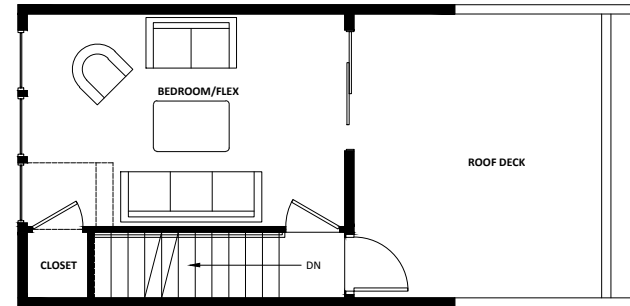

4738 B FLOOR PLAN

PAD PARKING

VW
—
& P

INFORMATION IS PROVIDED FOR GENERAL REFERENCE AND SHOULD NOT BE RELIED UPON.

VANWYCKANDPORTER.COM

VWPSALES:

206-673-3419

VWPSALES@WINDERMERE.COM