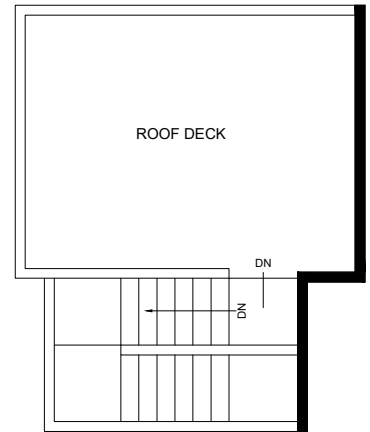

1701 FLOOR PLAN

VW
—
& P

1  1.75  848 

INFORMATION IS PROVIDED FOR GENERAL REFERENCE AND SHOULD NOT BE RELIED UPON.

VANWYCKANDPORTER.COM

VWPSALES:
206-673-3419

VWPSALES@WINDERMERE.COM