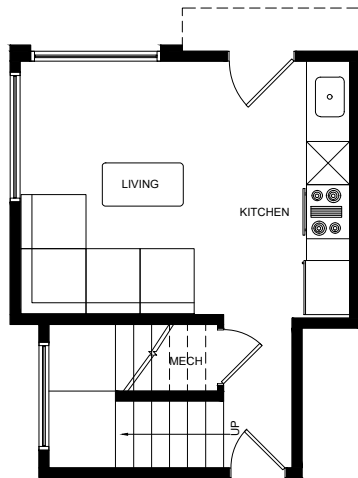

1701 FLOOR PLAN

VW
—
& P

1  1.75  848 

INFORMATION IS PROVIDED FOR GENERAL REFERENCE AND SHOULD NOT BE RELIED UPON.

VANWYCKANDPORTER.COM

VWPSALES:
206-673-3419

VWPSALES@WINDERMERE.COM