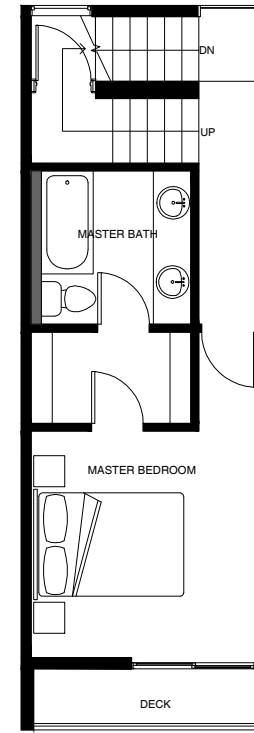

2954 FLOOR PLAN

VW
& P

1,327

GARAGE

INFORMATION IS PROVIDED FOR GENERAL REFERENCE AND SHOULD NOT BE RELIED UPON.

VANWYCKANDPORTER.COM

VWPSALES:
206-673-3419
VWPSALES@WINDERMERE.COM