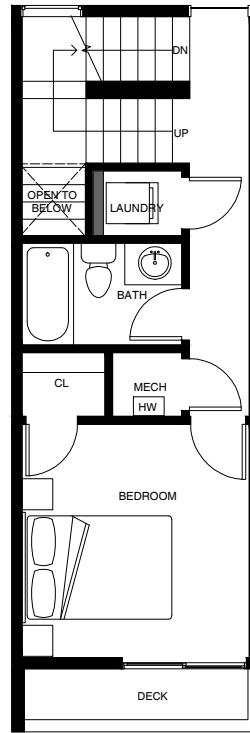

2954 FLOOR PLAN

VW
& P

1,327

GARAGE

INFORMATION IS PROVIDED FOR GENERAL REFERENCE AND SHOULD NOT BE RELIED UPON.

VANWYCKANDPORTER.COM

VWPSALES:
206-673-3419
VWPSALES@WINDERMERE.COM