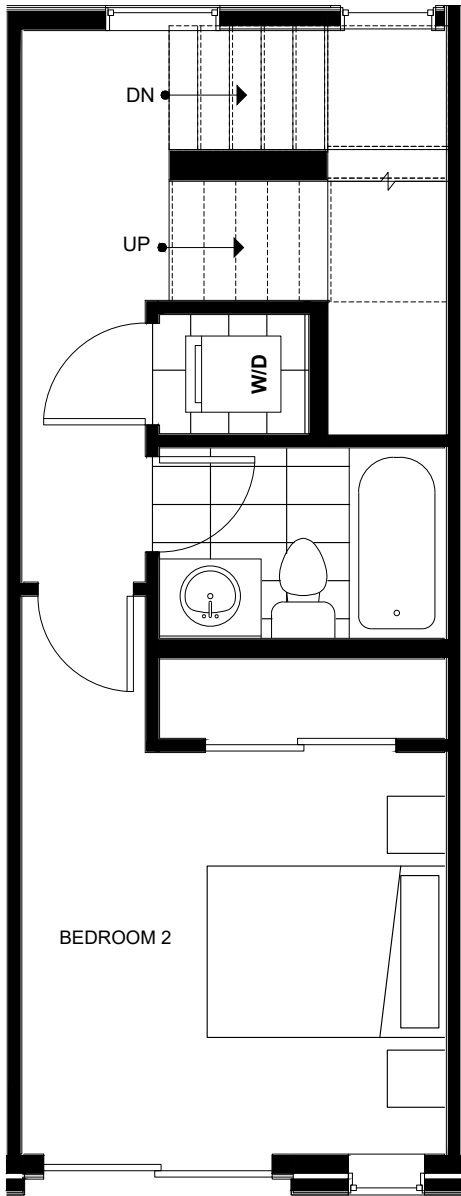

# 1540 15TH AVE E

SEATTLE, WA 98112

FIRST FLOOR

SECOND FLOOR

PID: 469

# 1540 15TH AVE E

SEATTLE, WA 98112

THIRD FLOOR

FOURTH FLOOR

PID: 469