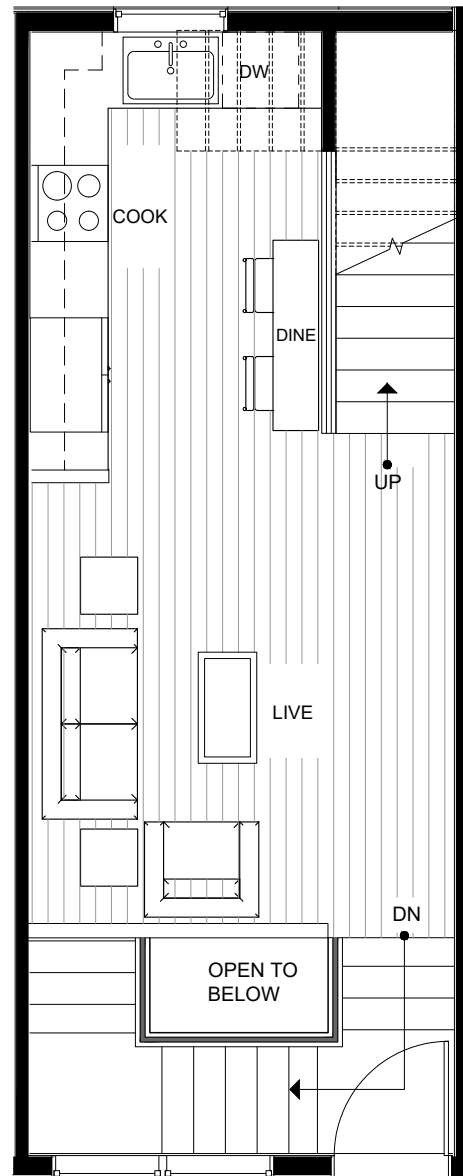

# 1540 15TH AVE E

SEATTLE, WA 98112

FIRST FLOOR

SECOND FLOOR

PID: 469

# 1540 15TH AVE E

SEATTLE, WA 98112

THIRD FLOOR

FOURTH FLOOR

PID: 469