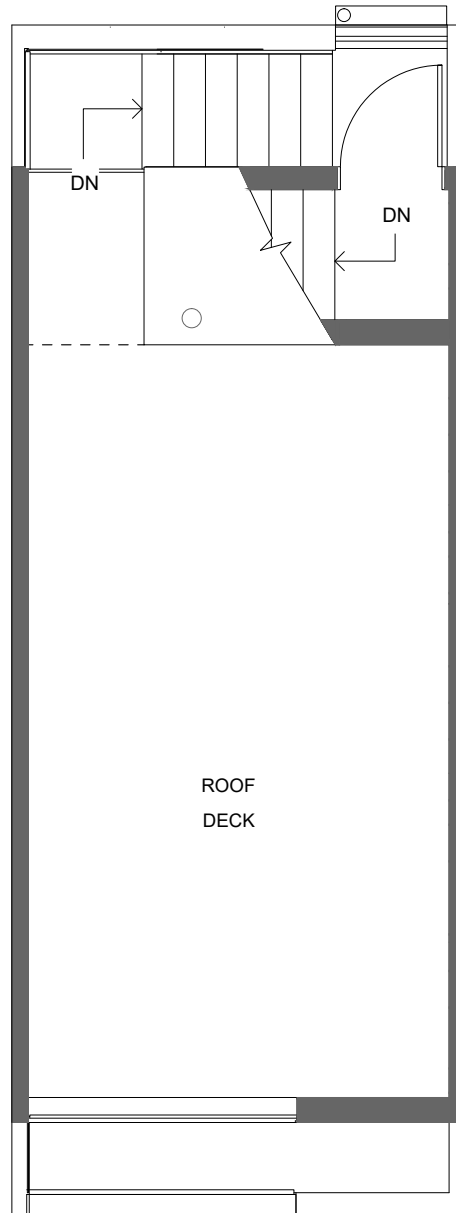

# 1540 15TH AVE E

SEATTLE, WA 98112

1,243

2

2

GARAGE

ROOF DECK

PID: 469