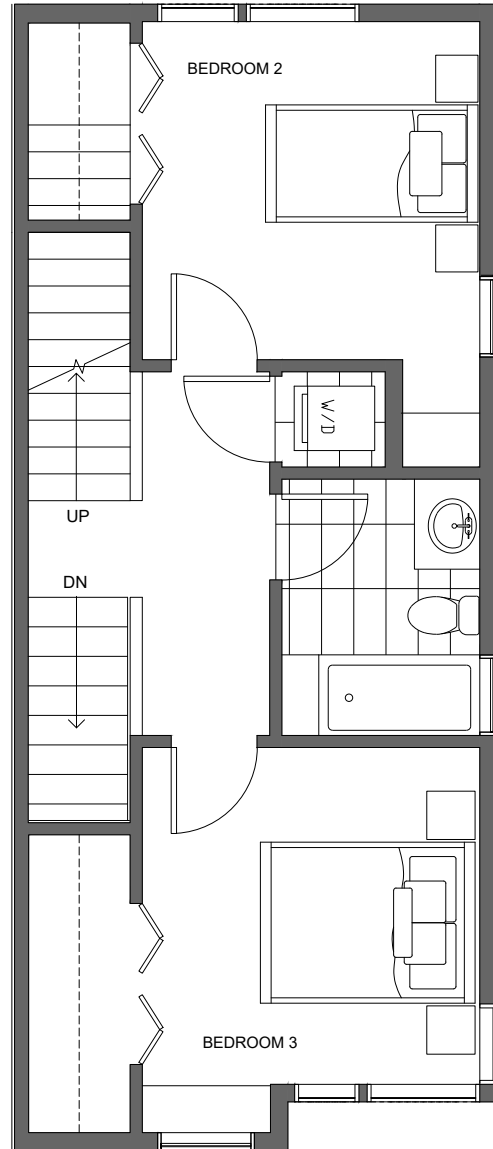

Central 22

1645 22ND AVE

SEATTLE, WA 98122

1,561

3

2.25

PARKING SPACE

FIRST FLOOR

SECOND FLOOR

→ N

PID: 470

Central 22

1645 22ND AVE

SEATTLE, WA 98122

1,561

3

2.25

PARKING SPACE

THIRD FLOOR

ROOF DECK

→ N

PID: 470