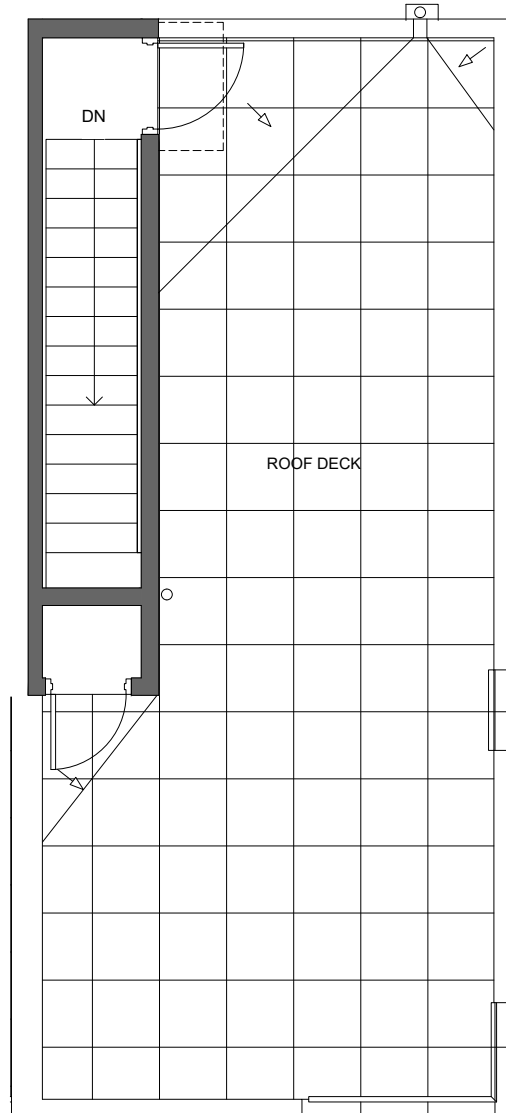

Central 22

1645 22ND AVE

SEATTLE, WA 98122

1,561

3

2.25

PARKING SPACE

FIRST FLOOR

SECOND FLOOR

→ N

PID: 470

Central 22

1645 22ND AVE

SEATTLE, WA 98122

1,561

3

2.25

PARKING SPACE

THIRD FLOOR

ROOF DECK

→ N

PID: 470