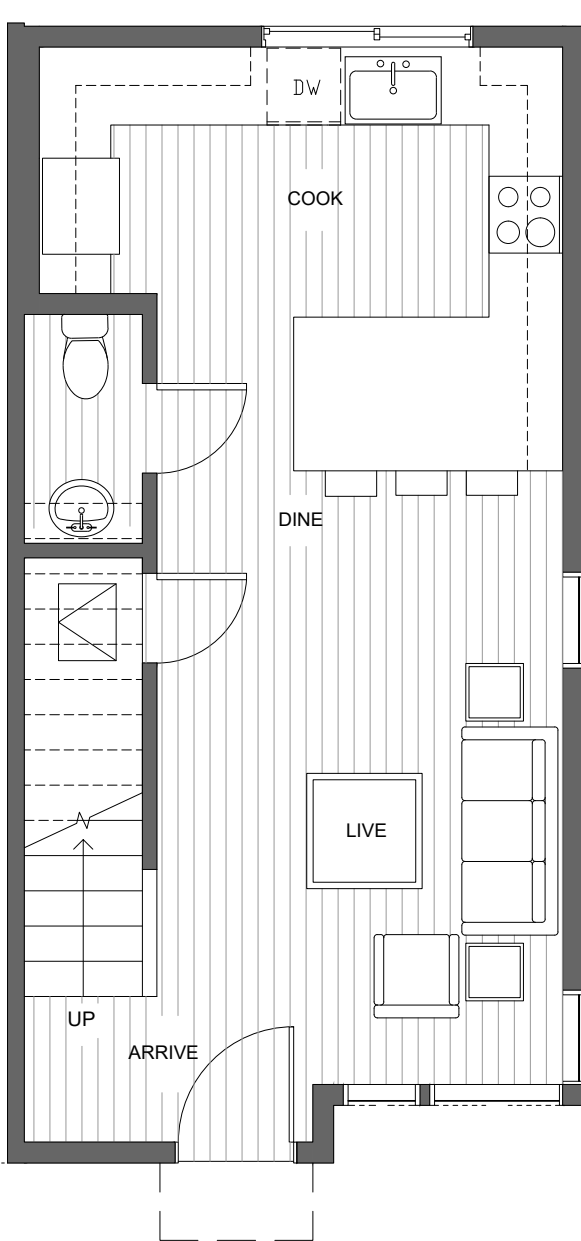

Central 22

1645 22ND AVE

SEATTLE, WA 98122

1,561

3

2.25

PARKING SPACE

FIRST FLOOR

SECOND FLOOR

→ N

PID: 470

Central 22

1645 22ND AVE

SEATTLE, WA 98122

1,561

3

2.25

PARKING SPACE

THIRD FLOOR

ROOF DECK

→ N

PID: 470