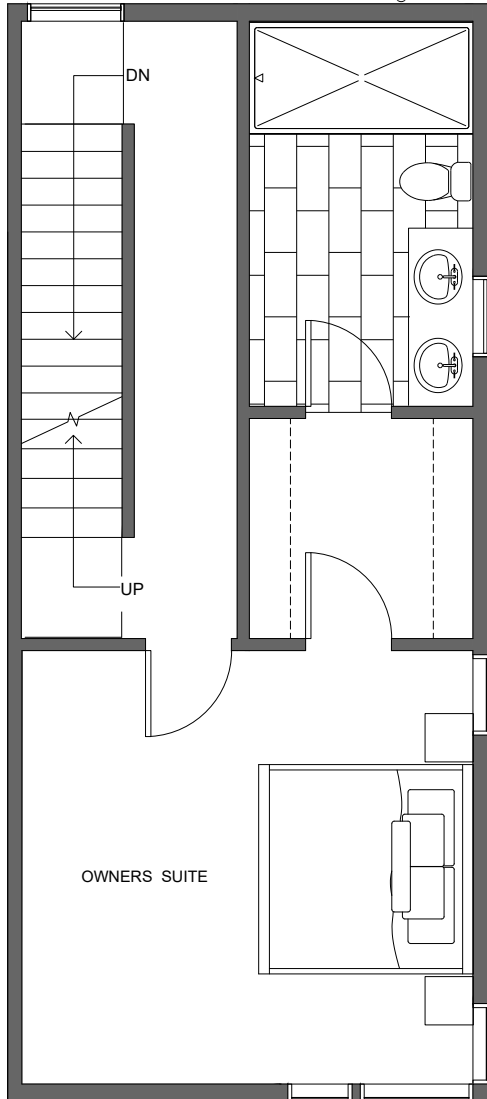

Central 22

1645 22ND AVE

SEATTLE, WA 98122

1,561

3

2.25

PARKING SPACE

FIRST FLOOR

SECOND FLOOR

→ N

PID: 470

Central 22

1645 22ND AVE

SEATTLE, WA 98122

1,561

3

2.25

PARKING SPACE

THIRD FLOOR

ROOF DECK

→ N

PID: 470