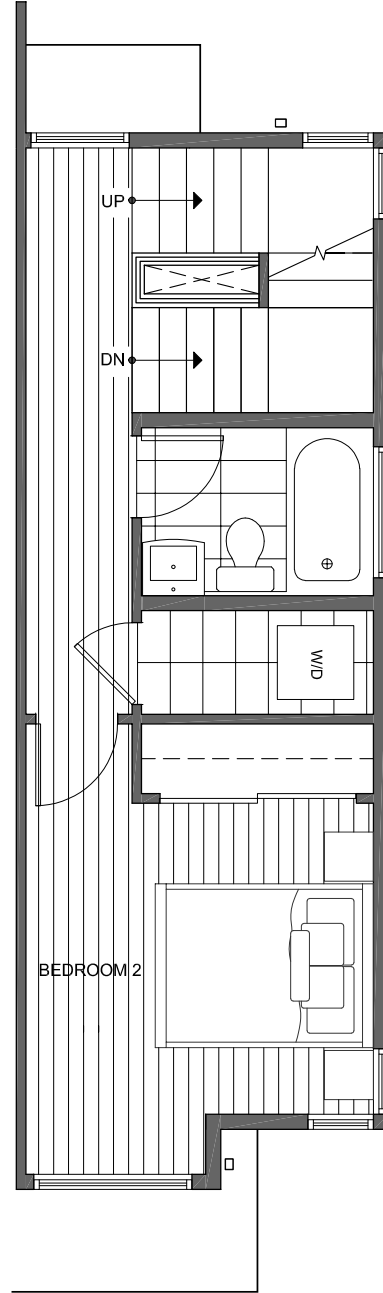

# 1417 E HOWELL ST

SEATTLE, WA 98122

1,106

2

1.75

FIRST FLOOR

SECOND FLOOR

PID: 442

# 1417 E HOWELL ST

SEATTLE, WA 98122

1,106

2

1.75

THIRD FLOOR

ROOF DECK

PID: 442