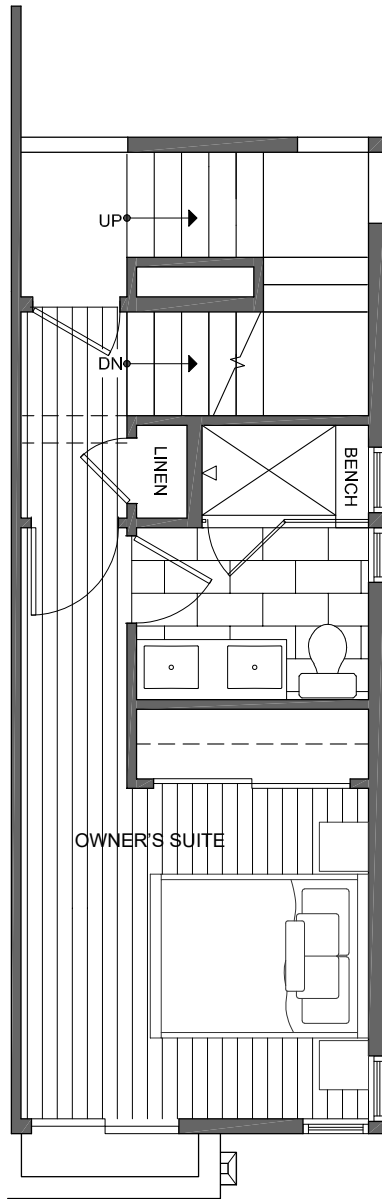

# 1417 E HOWELL ST

SEATTLE, WA 98122

1,106

2

1.75

FIRST FLOOR

SECOND FLOOR

PID: 442

# 1417 E HOWELL ST

SEATTLE, WA 98122

1,106

2

1.75

THIRD FLOOR

ROOF DECK

PID: 442