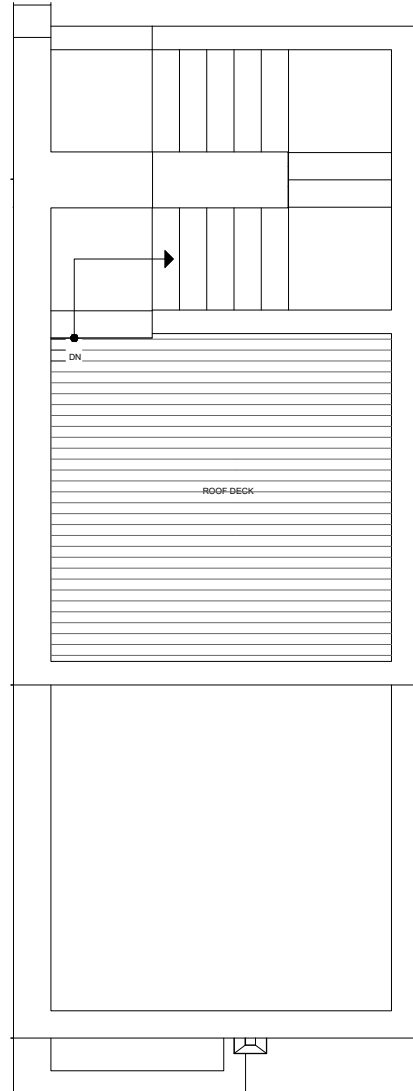

# 1417 E HOWELL ST

SEATTLE, WA 98122

1,106

2

1.75

FIRST FLOOR

SECOND FLOOR

PID: 442

# 1417 E HOWELL ST

SEATTLE, WA 98122

1,106

2

1.75

THIRD FLOOR

ROOF DECK

PID: 442