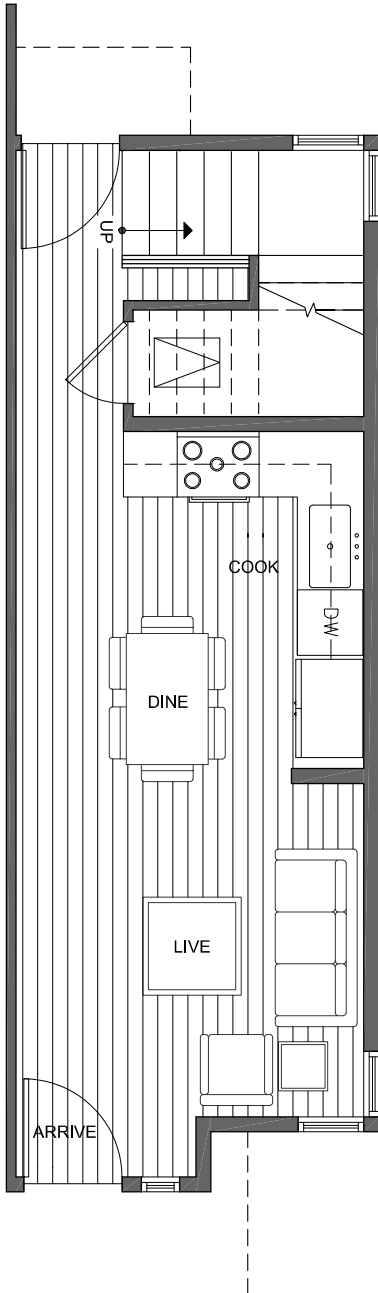

# 1417 E HOWELL ST

SEATTLE, WA 98122

1,106

2

1.75

FIRST FLOOR

SECOND FLOOR

PID: 442

# 1417 E HOWELL ST

SEATTLE, WA 98122

1,106

2

1.75

THIRD FLOOR

ROOF DECK

PID: 442