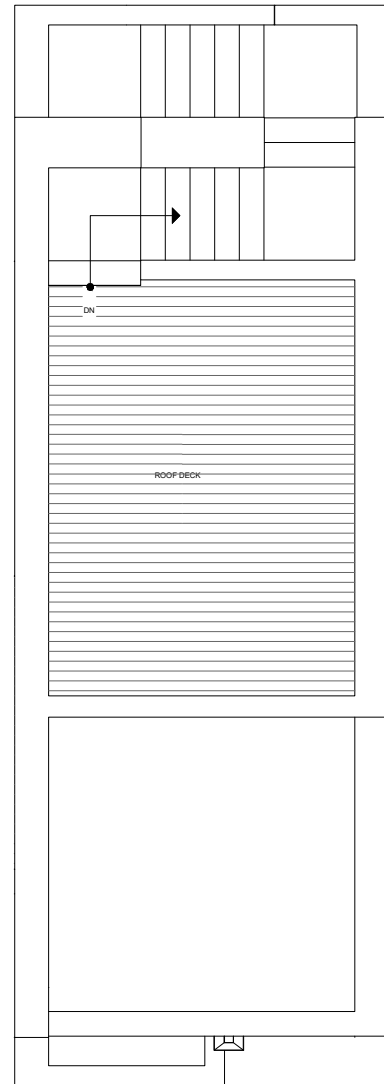

1419 E HOWELL ST

SEATTLE, WA 98122

1,224

2

1.75

FIRST FLOOR

SECOND FLOOR

N

PID: 442

1419 E HOWELL ST

SEATTLE, WA 98122

1,224

2

1.75

THIRD FLOOR

ROOF DECK