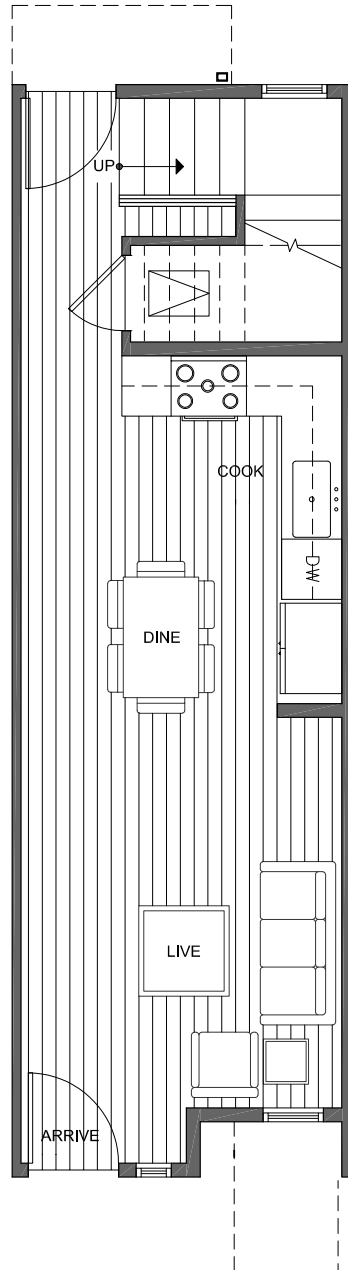

1419 E HOWELL ST

SEATTLE, WA 98122

1,224

2

1.75

FIRST FLOOR

SECOND FLOOR

N

PID: 442

1419 E HOWELL ST

SEATTLE, WA 98122

1,224

2

1.75

THIRD FLOOR

ROOF DECK