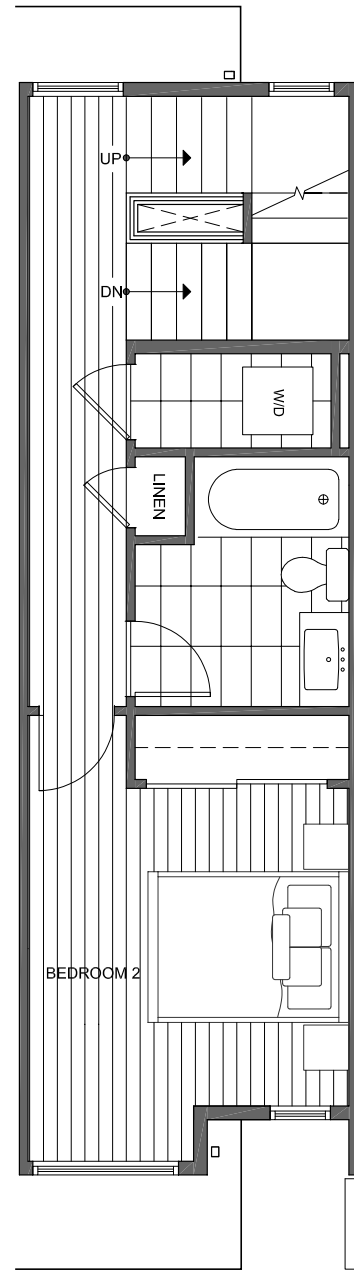

1419 E HOWELL ST

SEATTLE, WA 98122

1,224

2

1.75

FIRST FLOOR

SECOND FLOOR

N

PID: 442

1419 E HOWELL ST

SEATTLE, WA 98122

1,224

2

1.75

THIRD FLOOR

ROOF DECK