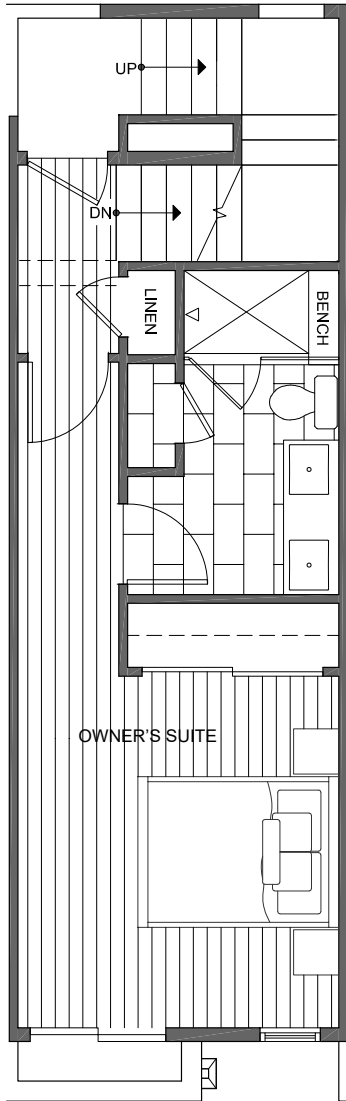

1419 E HOWELL ST

SEATTLE, WA 98122

1,224

2

1.75

FIRST FLOOR

SECOND FLOOR

N

PID: 442

1419 E HOWELL ST

SEATTLE, WA 98122

1,224

2

1.75

THIRD FLOOR

ROOF DECK