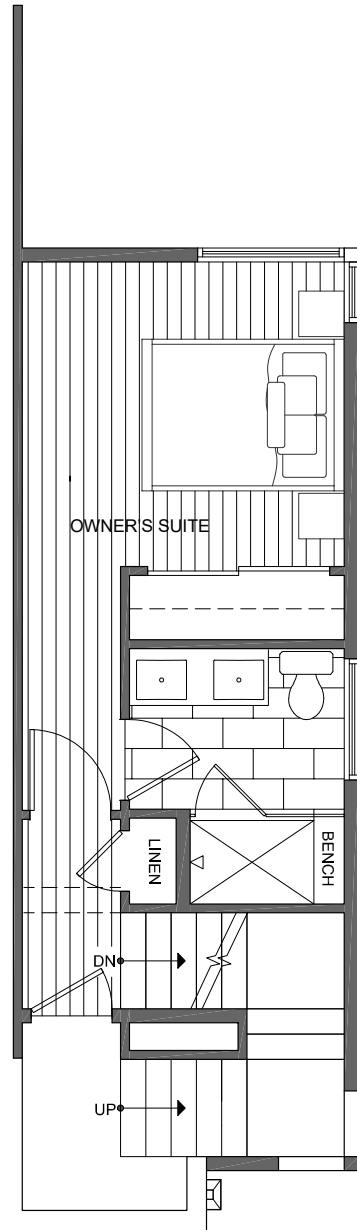

1437 E HOWELL ST

SEATTLE, WA 98122

1,057

2

1.75

FIRST FLOOR

SECOND FLOOR

PID: 442

1437 E HOWELL ST

SEATTLE, WA 98122

1,057

2

1.75

THIRD FLOOR

ROOF DECK

PID: 442