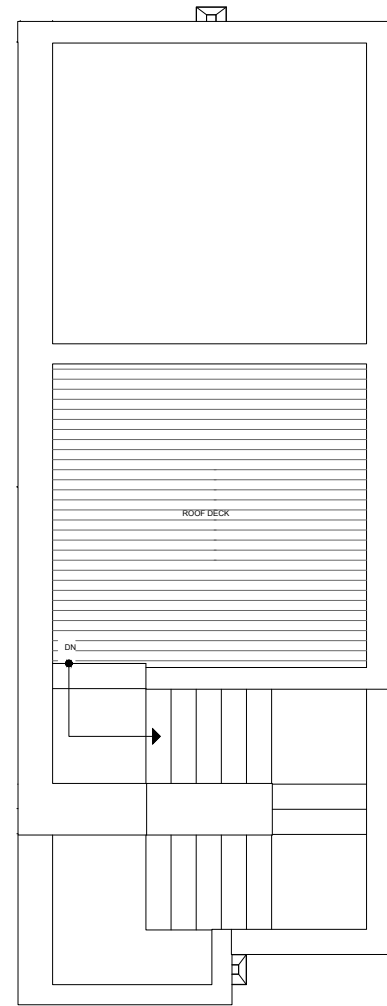

1437 E HOWELL ST

SEATTLE, WA 98122

1,057

2

1.75

THIRD FLOOR

ROOF DECK

PID: 442